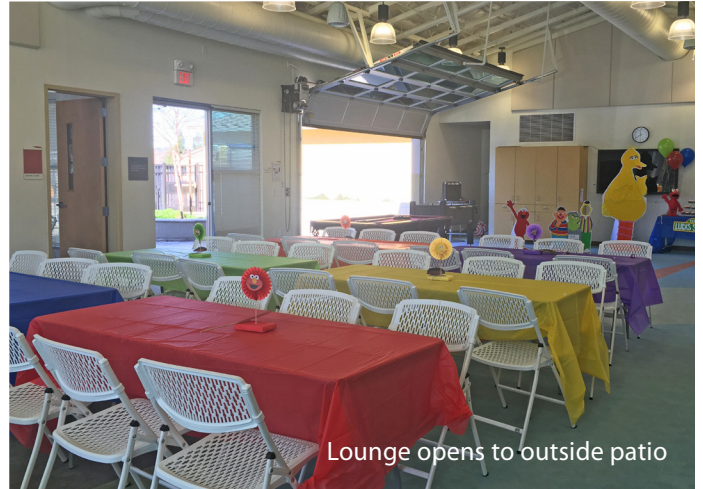

# Pleasant Hill Teen Center

147 Gregory Lane | Pleasant Hill, CA

Lounge + Meeting Room

Lounge opens to outside patio

## Pleasant Hill Teen Center

147 Gregory Lane

		Mon—Fri until 1pm	Saturdays	Fridays after 6pm & Sundays
Lounge (max 80-100) 4 hr. minimum Damage Deposit \$500	Resident/Private	\$60/hr	\$100/hr	\$85/hr
	Non-resident/ Private/ Commercial	\$75/hr	\$125/hr	\$100/hr
	Non-Profit	\$55/hr	\$95/hr	\$75/hr
Meeting Room (cap 30) 4 hr. minimum (Available Sat/Sun with Lounge Rental) Damage Deposit \$200	Resident/Private	\$50/hr	\$50/hr	\$50/hr
	Non-resident/ Private/ Commercial	\$55/hr	\$55/hr	\$55/hr
	Non-Profit	\$45/hr	\$45/hr	\$45/hr

- 5,000 sq. ft. facility opens to park setting
- Large Conference Room
- Lounge & Game Room, Outside patio
- Pool table, Foosball
- AV Package (\$50-\$150/day): Wi-Fi, plasma TV, drop-down screen, projector, white board
- Meeting Room (\$30/hr) with Lounge rental
- Kitchenette (\$50/day)
- Alcohol Permit (\$75 flat fee)